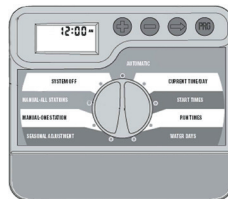

## Easy Installation

Can be installed in less than an hour by licensed professionals or let us walk you through installing Controller Link yourself.

"Do you mean I never need to program my sprinkler controller again?"

## Get the Latest in Innovative Technology

**Connects** to your current sprinkler timer.

Controller Link is a simple upgrade for existing sprinkler timers to provide weather based watering. Controller Link saves water by managing watering based on real-time weather conditions. Controller Link retrieves five weather measurements each hour from the Internet